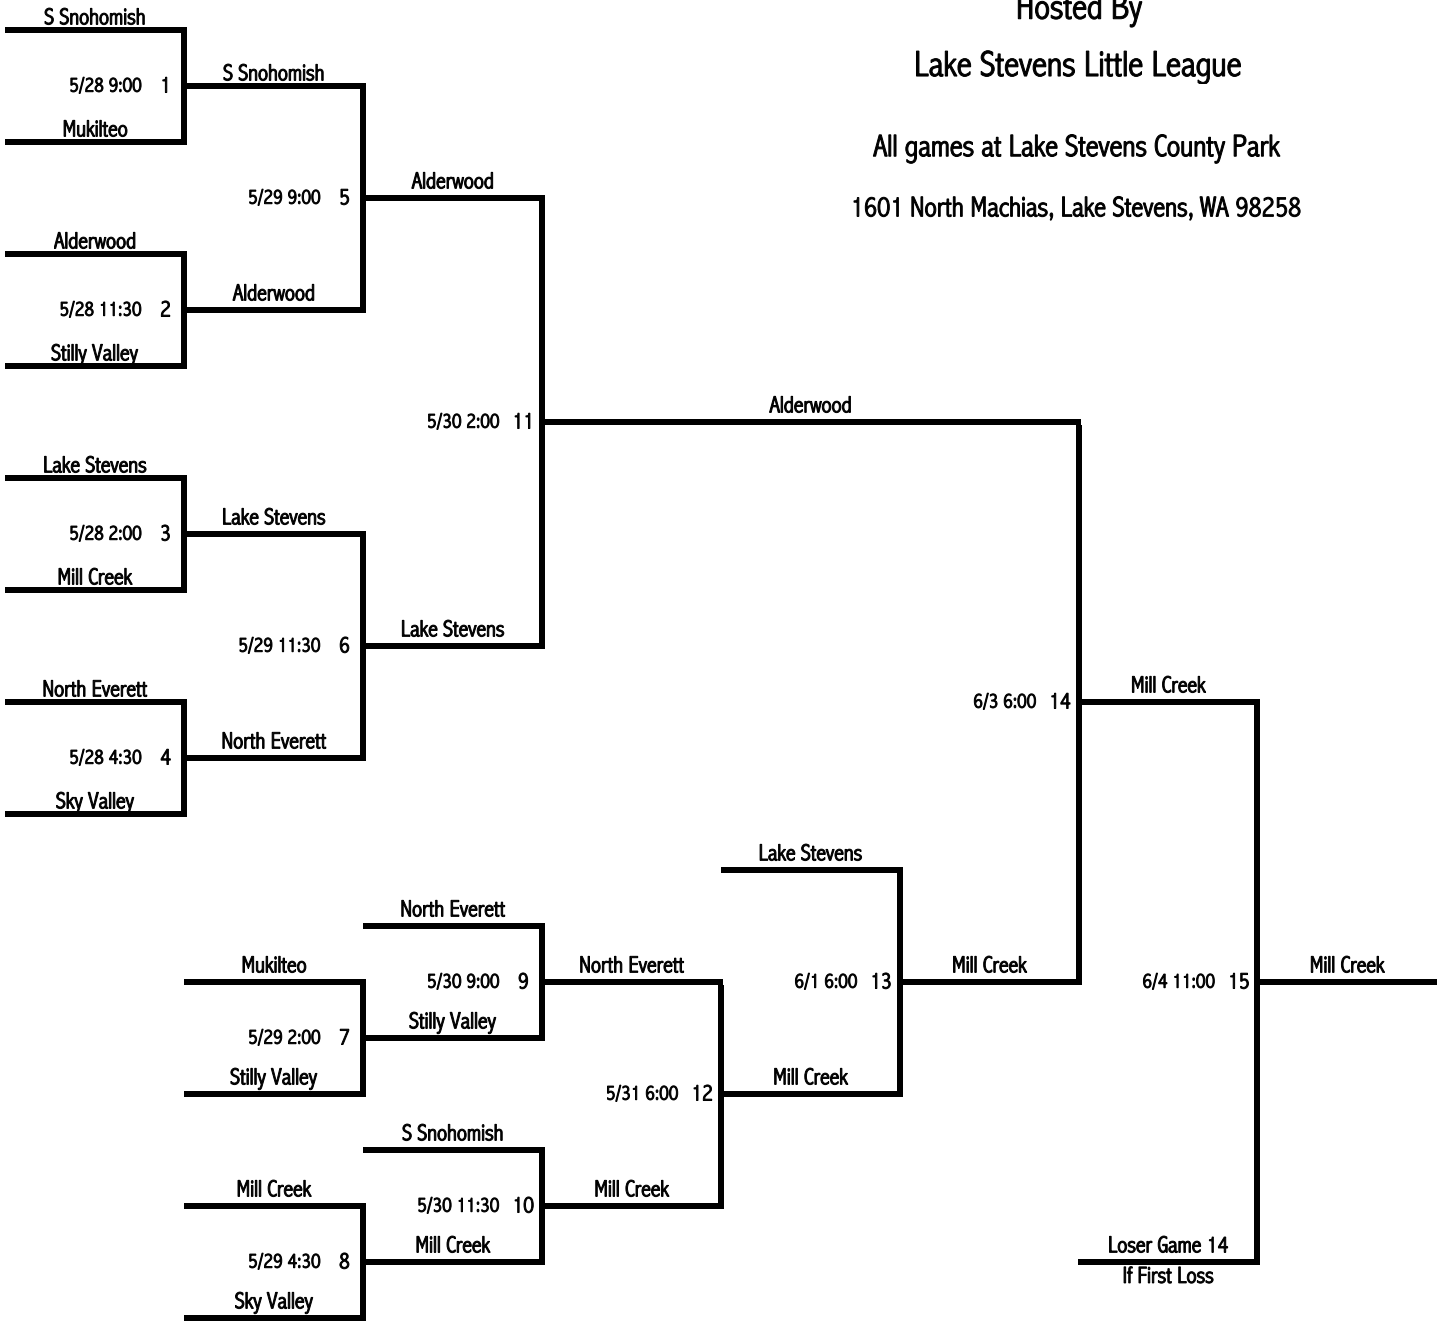

2011 Washington District 1 LL Major Softball TOC

Hosted By
Lake Stevens Little League

All games at Lake Stevens County Park
1601 North Machias, Lake Stevens, WA 98258

Dropped out:
Mukilteo
Sky Valley